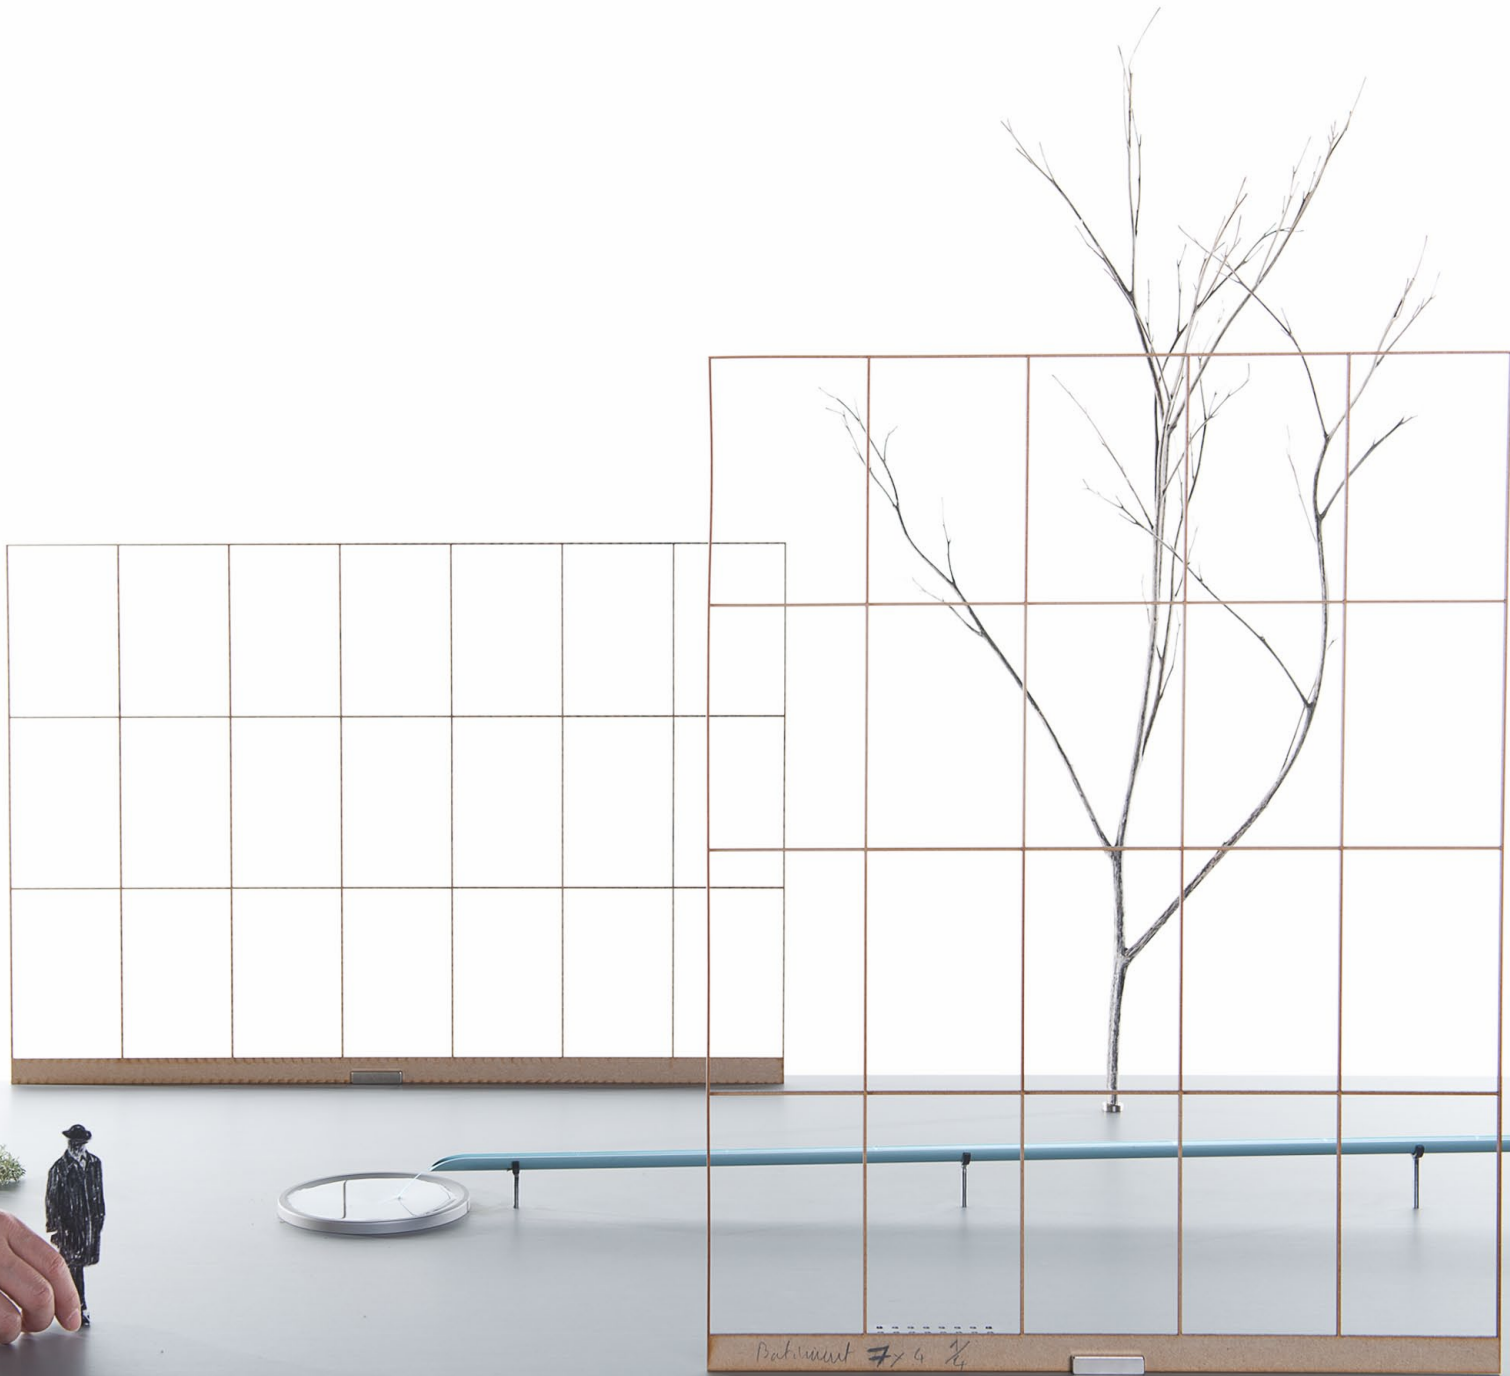

Ronan & Erwan Bouroullec

*Rêveries Urbaines*

Vitra Design Museum  
Weil am Rhein  
08.10.2016 - 21.01.2017

The image shows the exterior of a modern building with a minimalist design. The walls are made of light-colored concrete, and there is a large glass entrance on the left. The sky is clear and blue. The text is printed on a white panel to the right of the glass entrance.

**Rêveries Urbaines**  
**Ronan & Erwan Bouroullec**

8.10.2016 – 22.1.2017

Rêveries Urbaines  
Ronan & Erwan Bouroullec  
6.10.2016 - 22.1.2017

Rêveries Urbaines  
Ronan & Erwan Bouroullec

8.10.2016 - 22.1.2017

Text describing the exhibition, including details about the architects Ronan and Erwan Bouroullec and the exhibition dates.